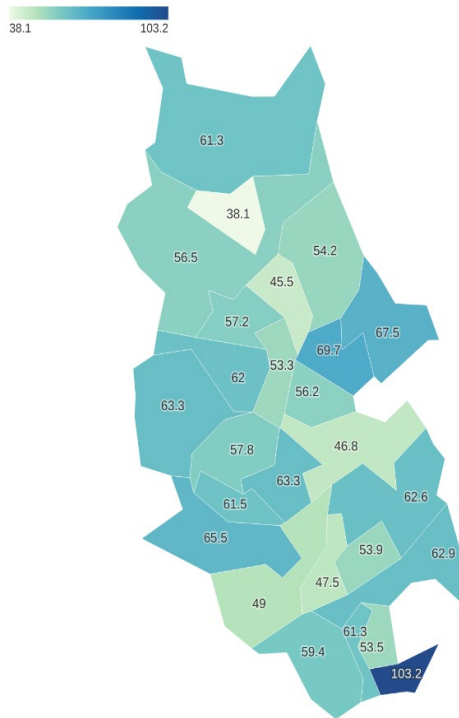

General Fertility Rates

MSOA Name	General Fertility Rate
Sedgley Park	103
Prestwich Clough & Rainsough	70
Prestwich Central	68
Outwood Gate	66
Nuttall & Tottington	63
Ramsbottom	63
Whitefield West & Park Lane	63
Black Lane	63
Kirkhams & Holyrood	62
Buckley Wells & Fishpool	62
Whitehead Park	61
Unsworth	61
Higher Woodhill	59
Walshaw & Woolfold	58
Bank Top & Radcliffe Ees	57
Whitefield East	57
Besses	56
Ainsworth & Bradley Fold	54
Prestwich East	54
Radcliffe	54
Redvales & Hollins	53
Elton Vale	49
Walmersley & Limefield	48
Fairfield & Jericho	47
Fernhill & Pimhole	46
Summerseat	38

Created with Datawrapper