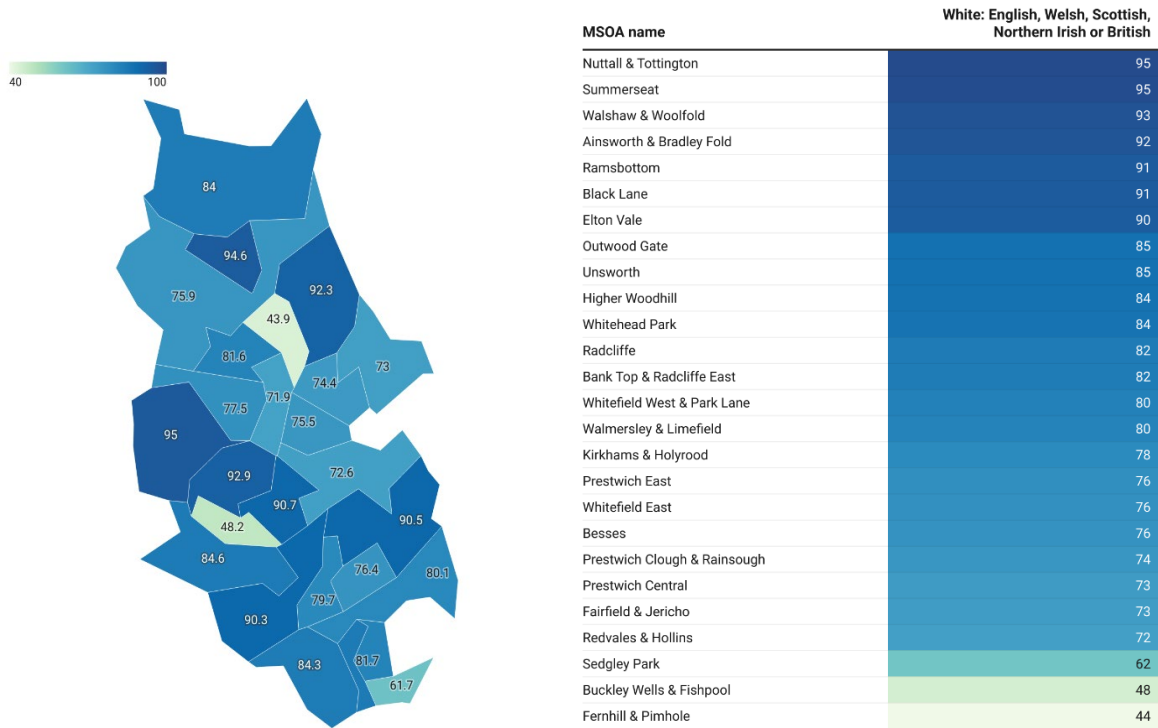

Figure 3: Percentage (%) of residents in Bury identifying with White: English, Welsh, Scottish, Northern Irish or British” broad ethnic category

Created with Datawrapper