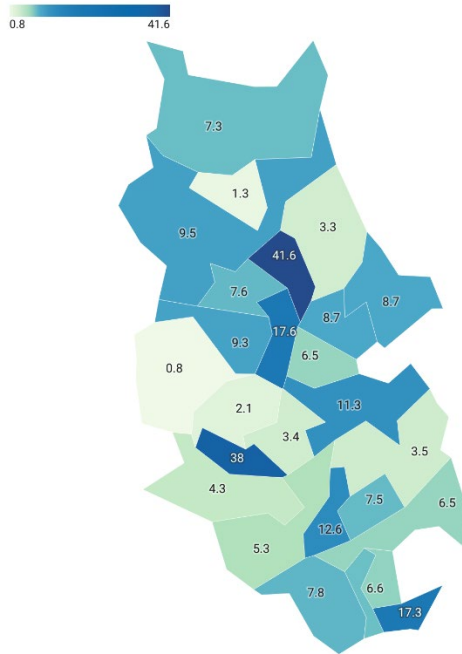

Figure 4: Percentage (%) of residents in Bury identifying with “Asian, Asian British or Asian Welsh” broad ethnic category

MSOA name	Asian, Asian British or Asian Welsh
Fernhill & Pimhole	42
Buckley Wells & Fishpool	38
Redvales & Hollins	18
Sedgley Park	17
Walmersley & Limefield	13
Fairfield & Jericho	11
Whitefield East	10
Kirkhams & Holyrood	9
Prestwich Central	9
Prestwich Clough & Rainsough	9
Higher Woodhill	8
Bank Top & Radcliffe East	8
Prestwich East	8
Whitehead Park	7
Unsworth	7
Radcliffe	7
Besses	7
Whitefield West & Park Lane	7
Elton Vale	5
Outwood Gate	4
Black Lane	4
Ramsbottom	3
Ainsworth & Bradley Fold	3
Walshaw & Woolfold	2
Summerseat	1
Nuttall & Tottington	1

Created with Datawrapper