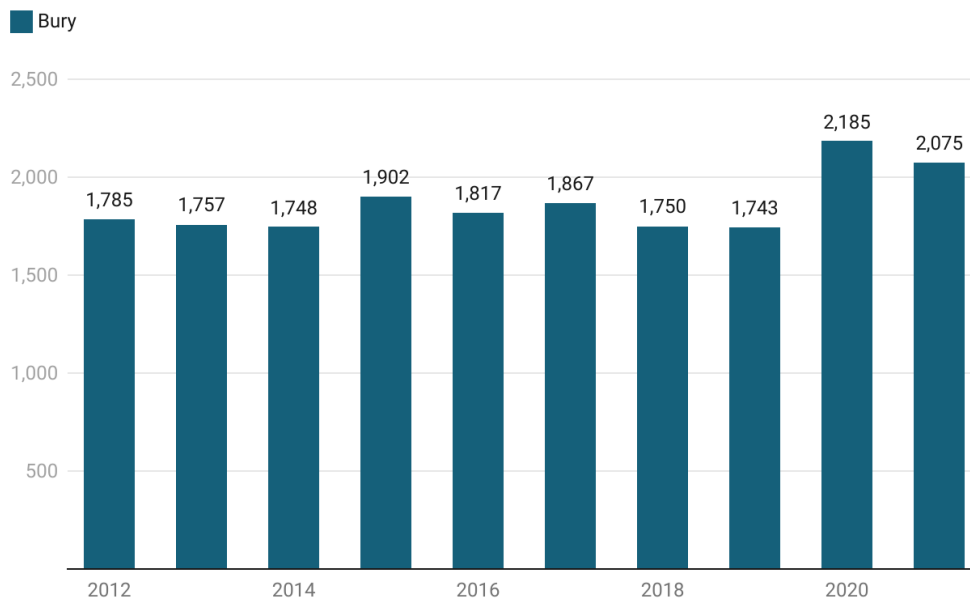

**Figure 1: Number of annual deaths from all causes and all ages in Bury for the years 2012 to 2021 ([ONS, 2021](#))**

Created with Datawrapper