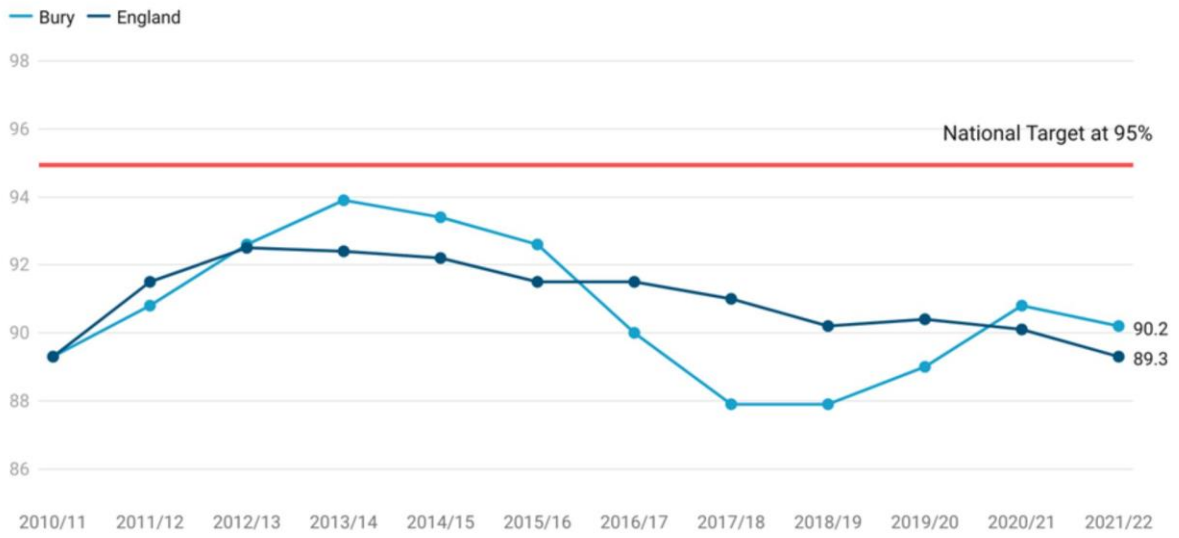

Figure 8: Trend in PCV booster coverage for Bury and England from the year 2010-11 to 2021-22

Created with Datawrapper