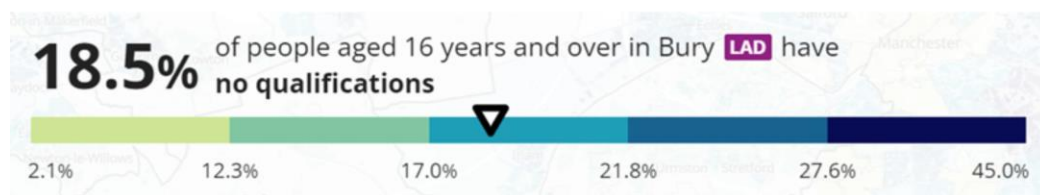

Map 1: Highest Level Qualification, usual residents aged 16 years and over, 2011 and 2021, England and Wales.

b