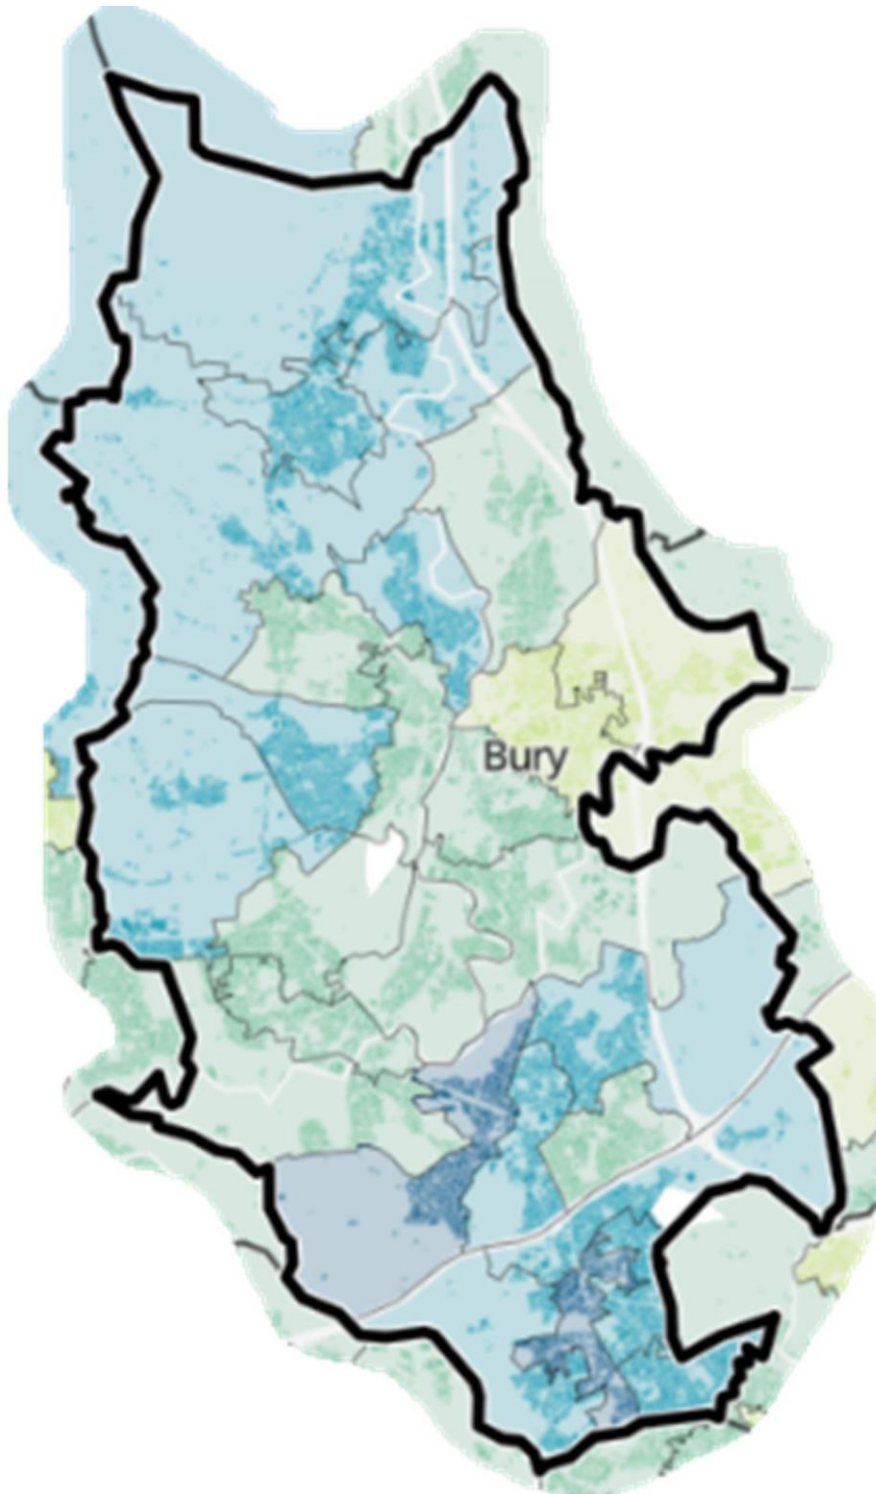

Map 2: Percentage of Workers Who Mainly Work from Home

30.0%

of people aged 16 years and over in employment in Bury **LAD** work mainly at or from home