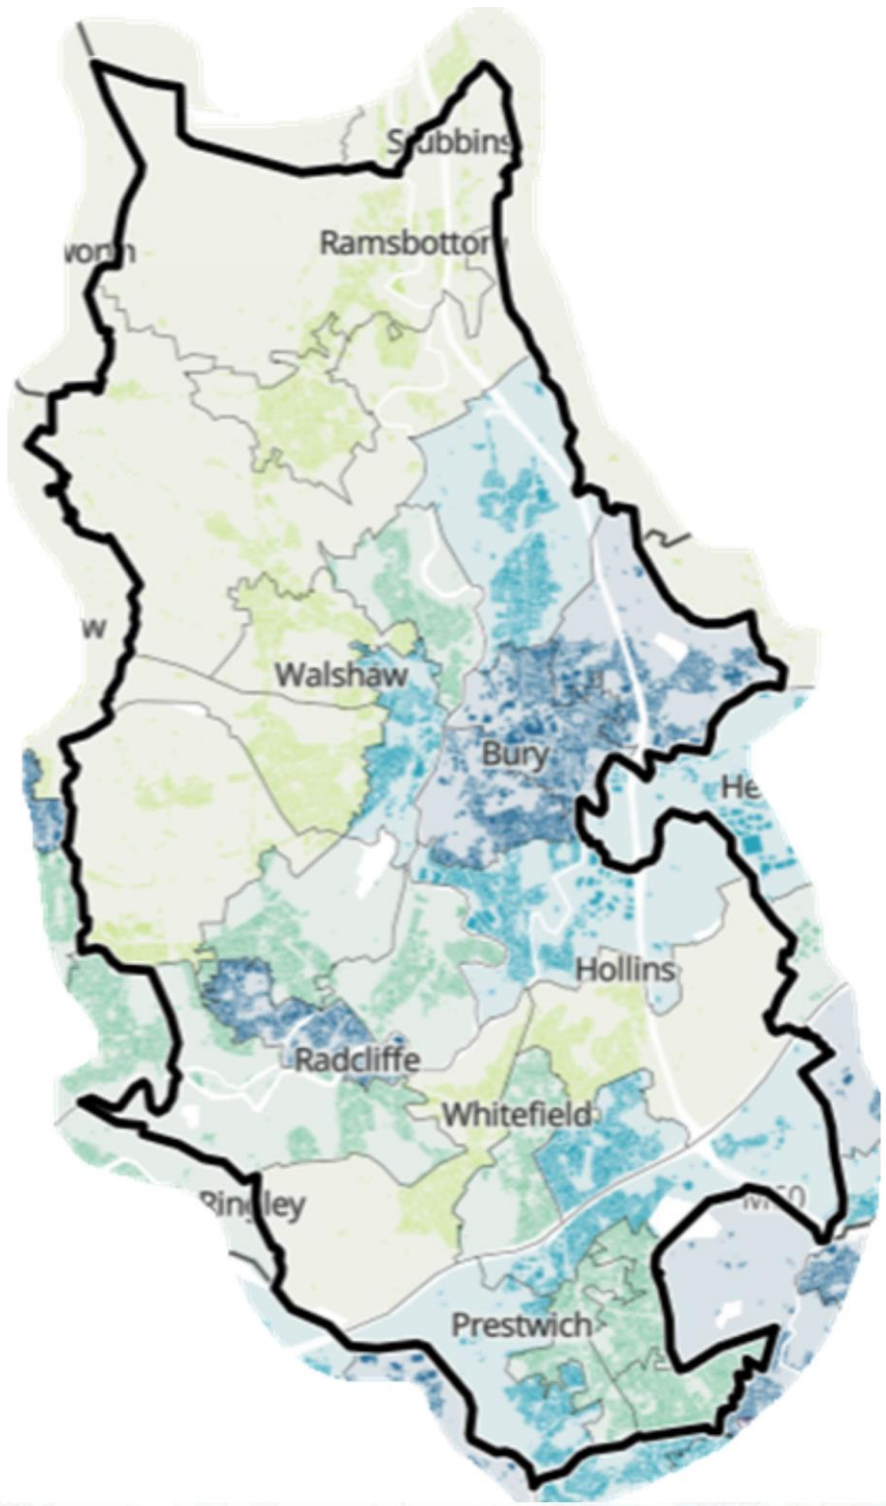

Map 1: Percentage of people aged 16 years and over who have never worked/ in long-term employment

9.6% of people aged 16 years and over in Bury **LAD** are L14.1 and L14.2: never worked and long-term unemployed

Percentage
1.4%
6.5%
9.6%
13.7%
19.9%
33.6%