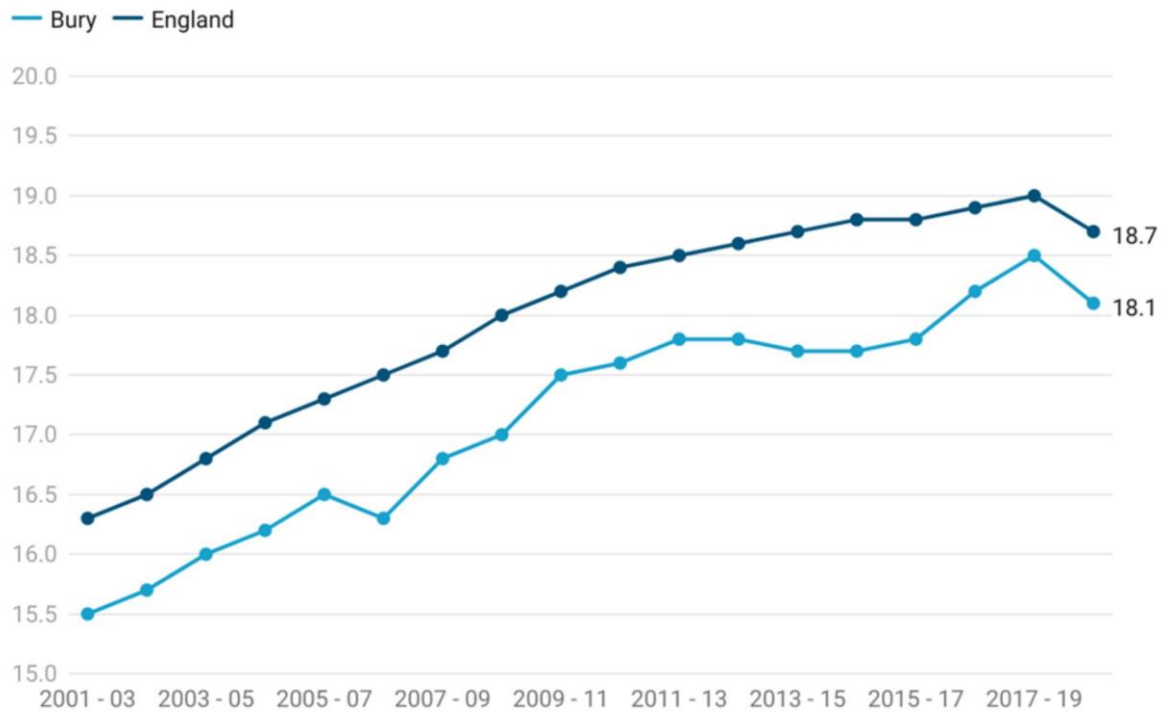

Figure 2: Life expectancy at 65 years - Male (3 year range) in Bury compared with England 2001-03 to 2018-20

Created with Datawrapper