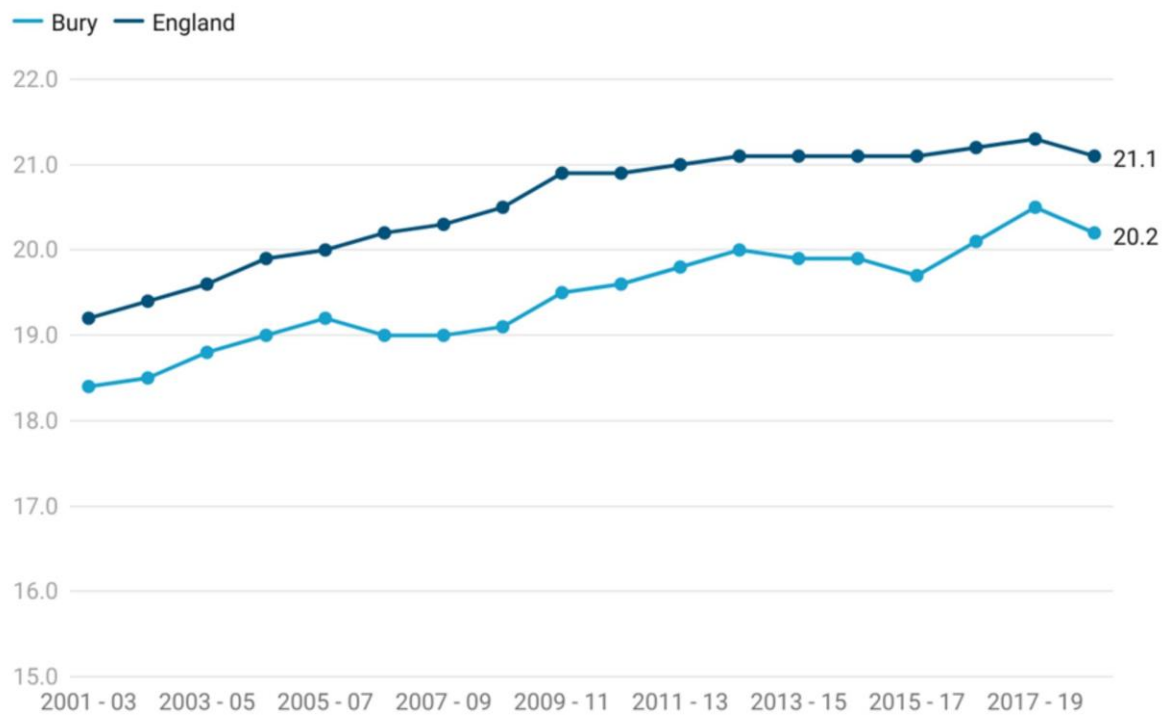

**Figure 3: Life expectancy at 65 - Female (3 year range) in Bury compared with England 2001-03 to 2018-20**

Created with Datawrapper