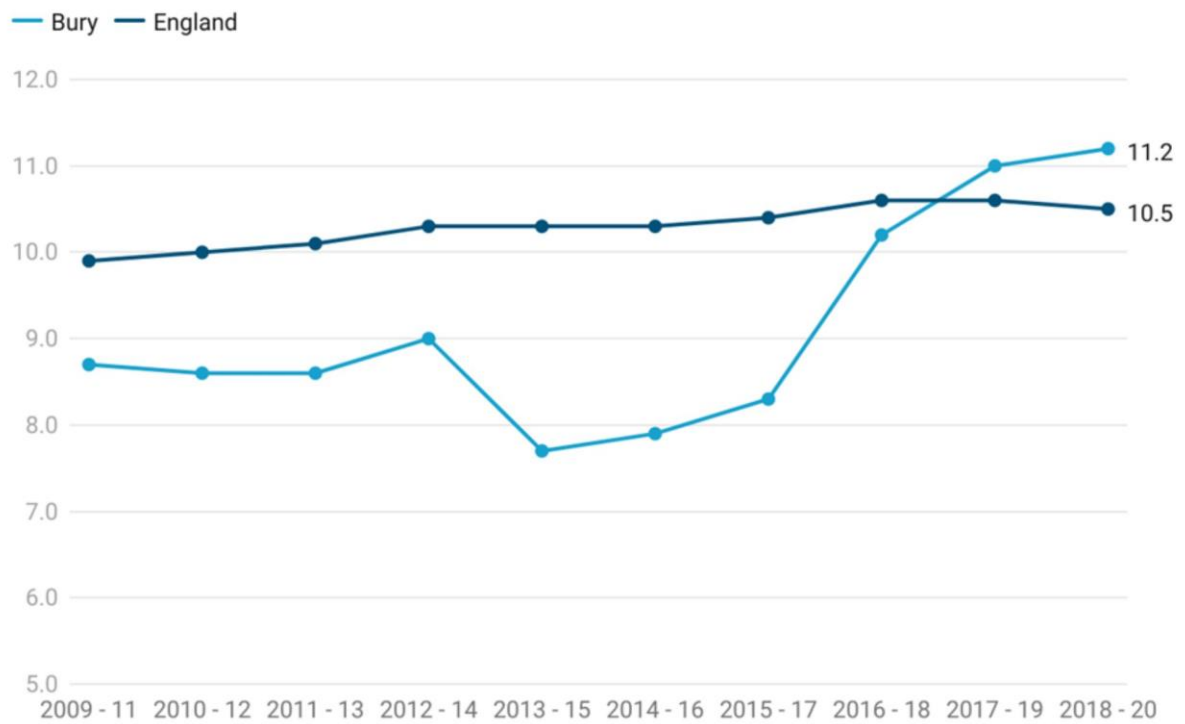

Figure 10: Disability-free life expectancy at 65 years - Males in Bury compared with England 2014-16 to 2018-20

Created with Datawrapper