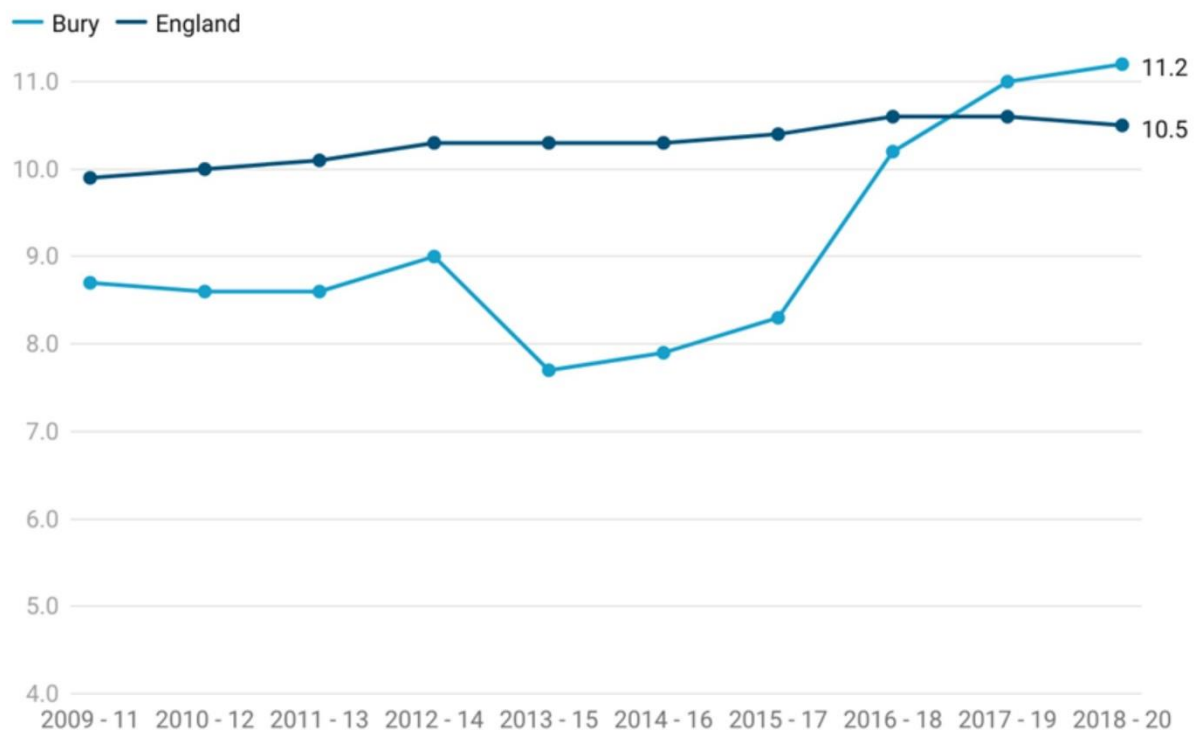

Figure 7: Healthy life expectancy at 65 years - Male (years) in Bury compared with England 2009-11 to 2018-20

Created with Datawrapper