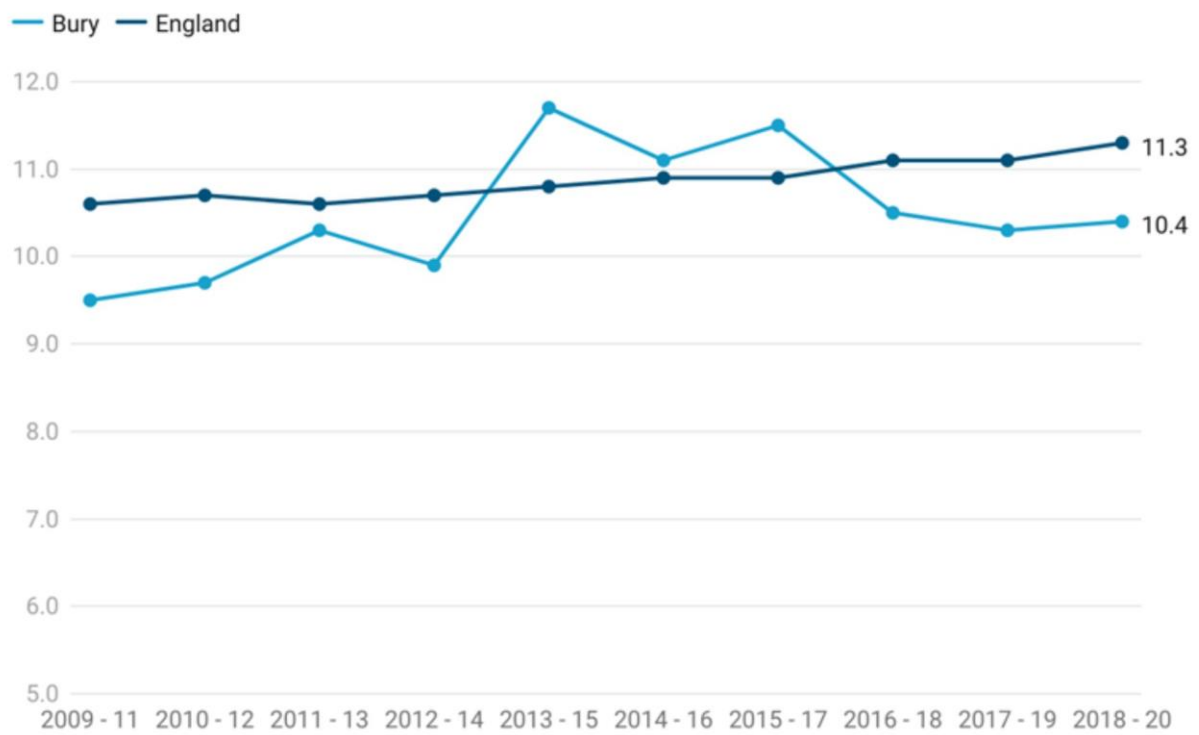

**Figure 8: Healthy life expectancy at 65 years – Female (Years) in Bury compared with England 2009-11 to 2018-20**

Created with Datawrapper