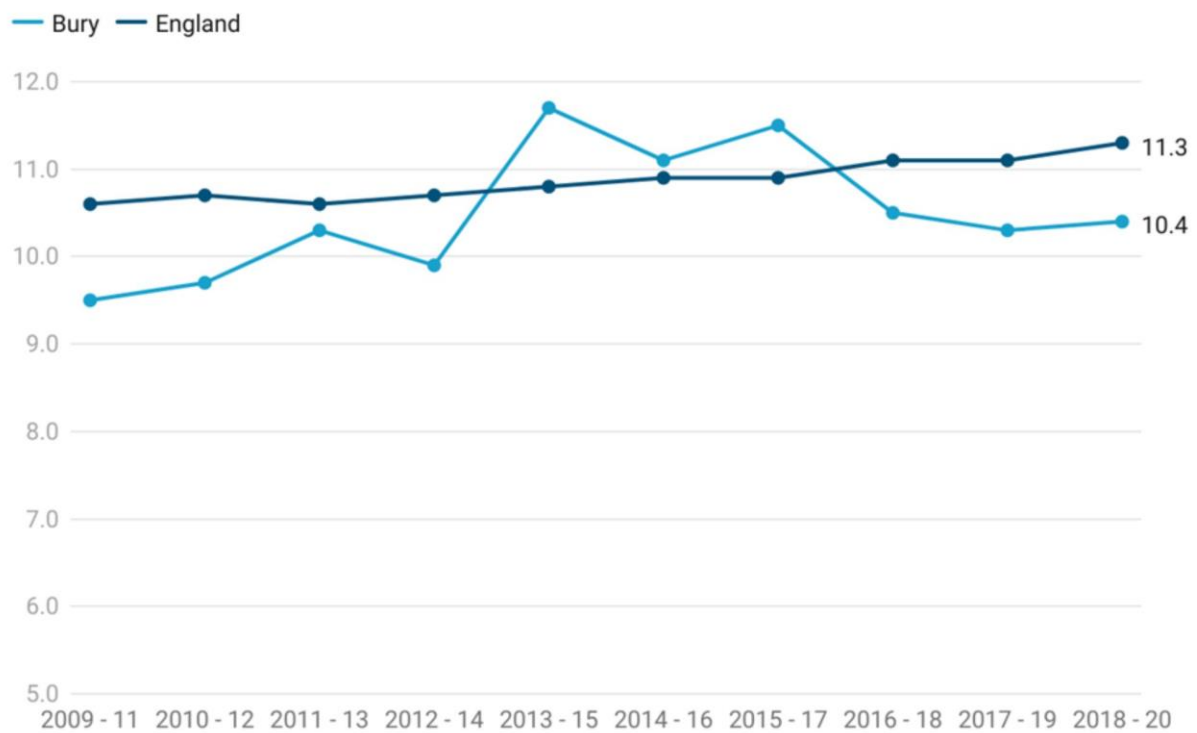

**Figure 11: Disability-free life expectancy at 65 years - Females in Bury compared with England
2014-16 to 2018-20**

Created with Datawrapper