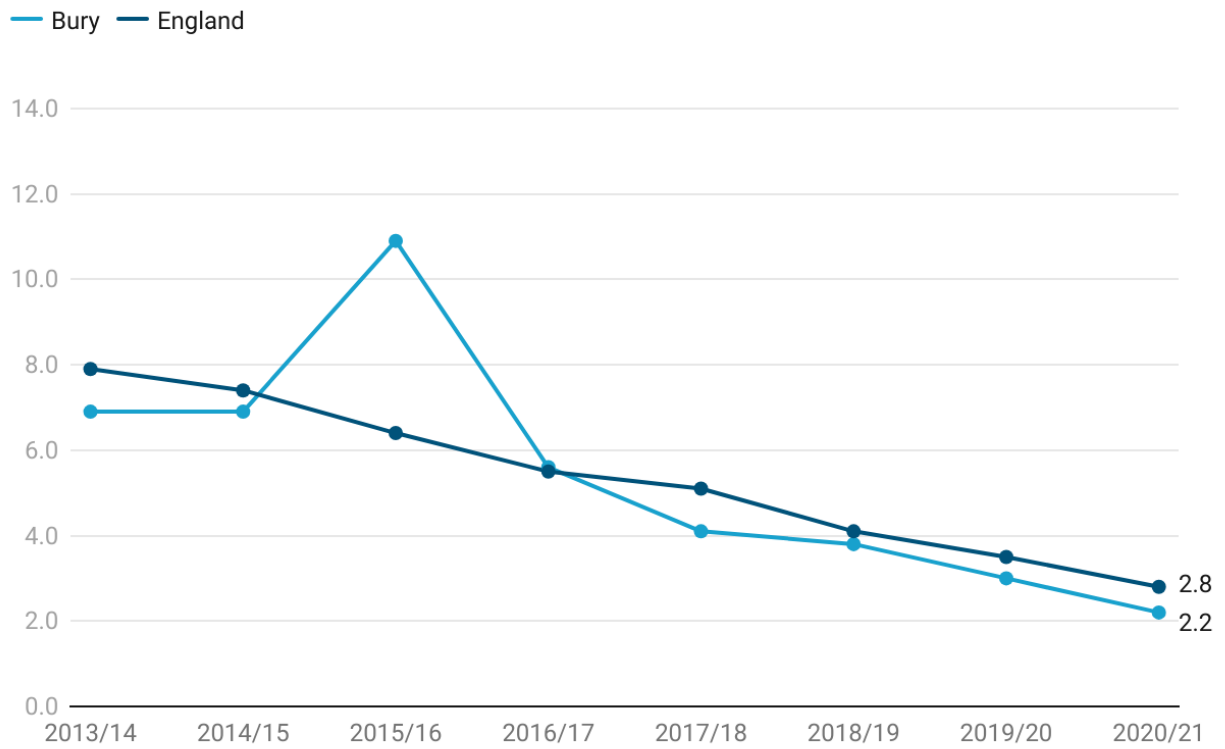

**Figure 6: Trend in Children entering the youth justice system (10-17 yrs) expressed as crude per 1000 population from the period 2013/14 to 2020/21**

Created with Datawrapper