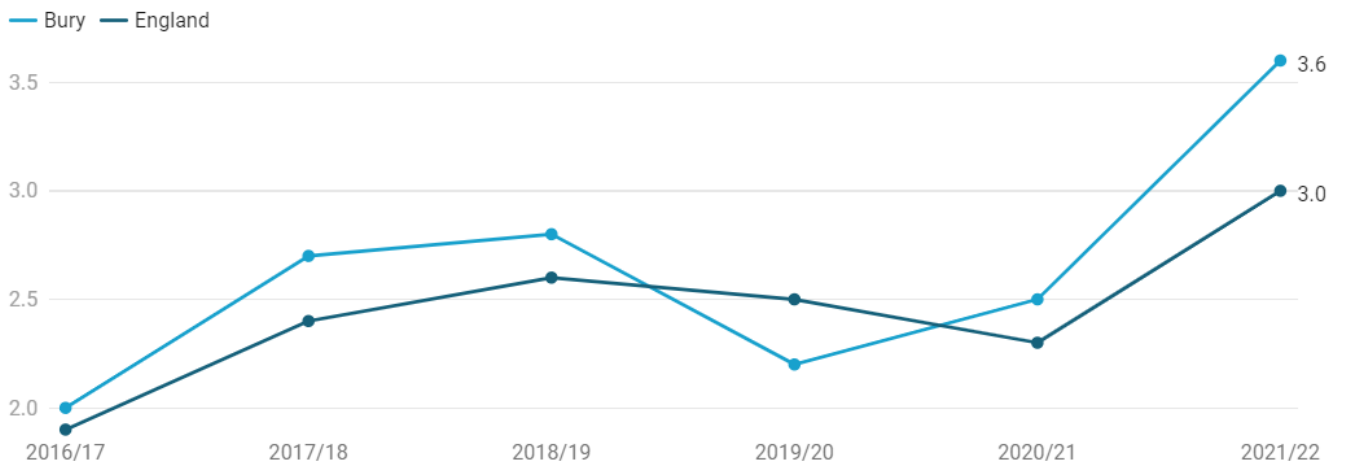

**Figure 5: Violent Crime - Sexual Offences (Rate per 1,000 population), Bury and England, 2016/17 – 2021/22**

[Get the data](#) • Created with [Datawrapper](#)