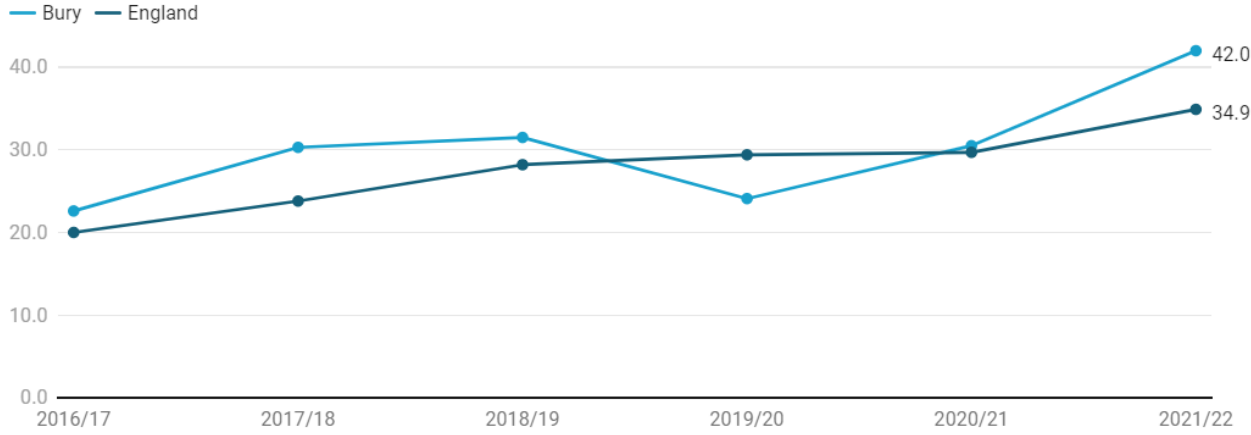

Figure 4: Violent Offences (Rate per 1,000 population), Bury and England, 2016/17 – 2021/22

[Get the data](#) • Created with [Datawrapper](#)