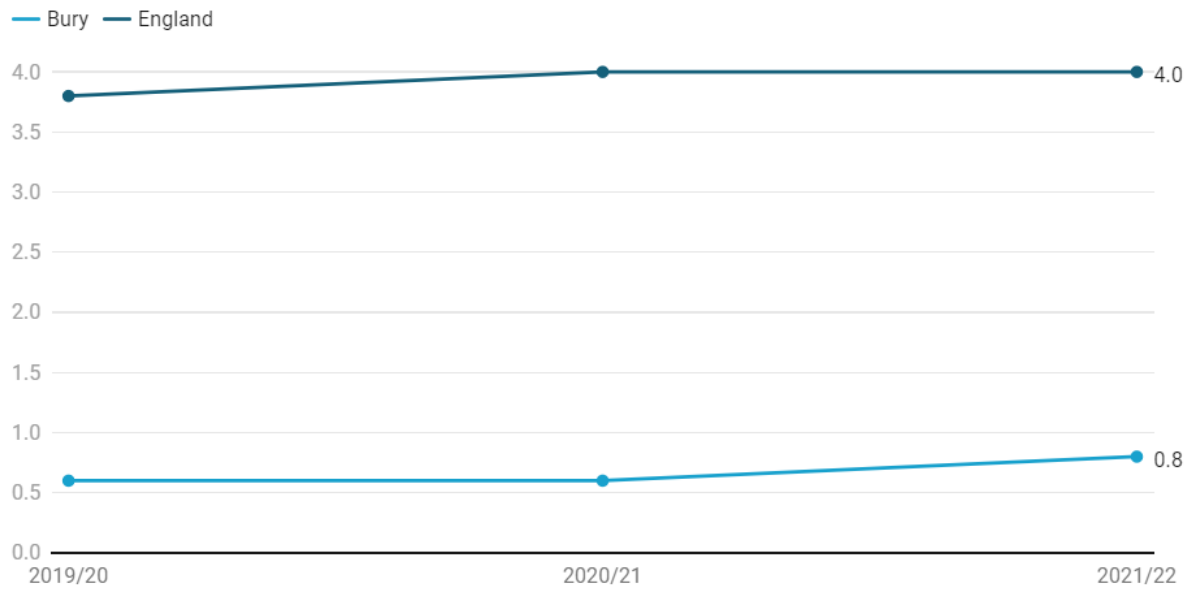

**Figure 2: Homelessness: households in temporary accommodation, Crude rate - per 1,000, Bury and England, 2019/20 – 2021/22**

[Get the data](#) • Created with [Datawrapper](#)