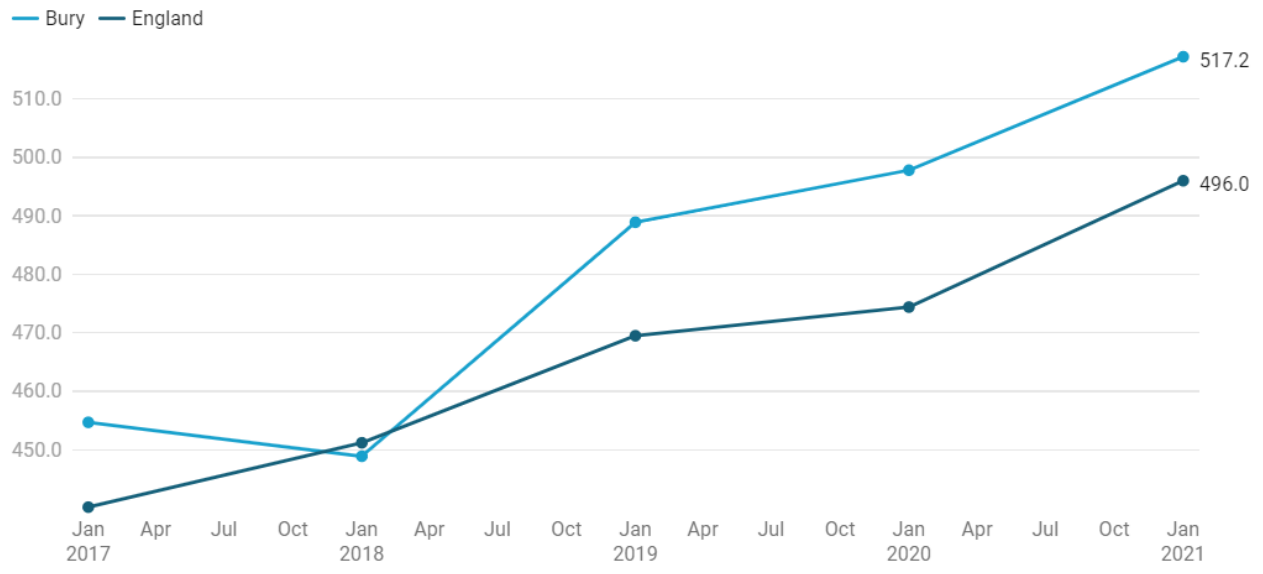

Figure 1: Average weekly earnings, Median - £, Bury and England, 2017-2021

[Get the data](#) • Created with [Datawrapper](#)