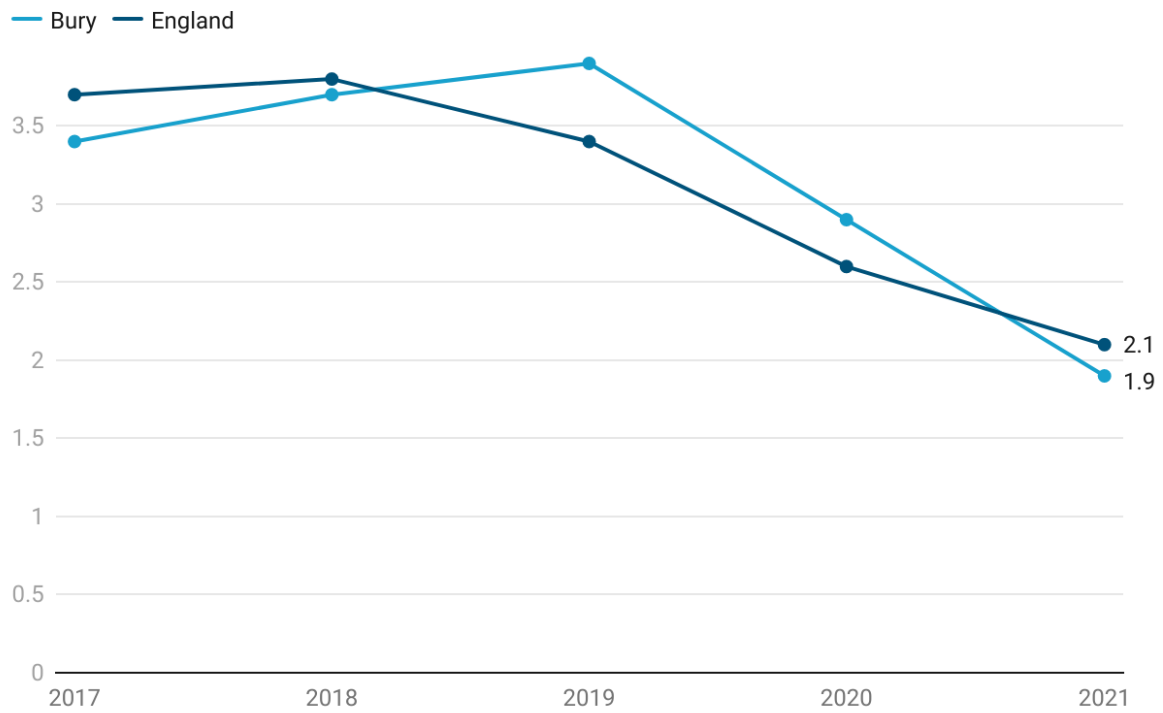

**Figure 3: Long term claimants of Jobseeker's Allowance, Crude rate – per 1,000, Bury and England, 2017 – 2021**

Created with Datawrapper