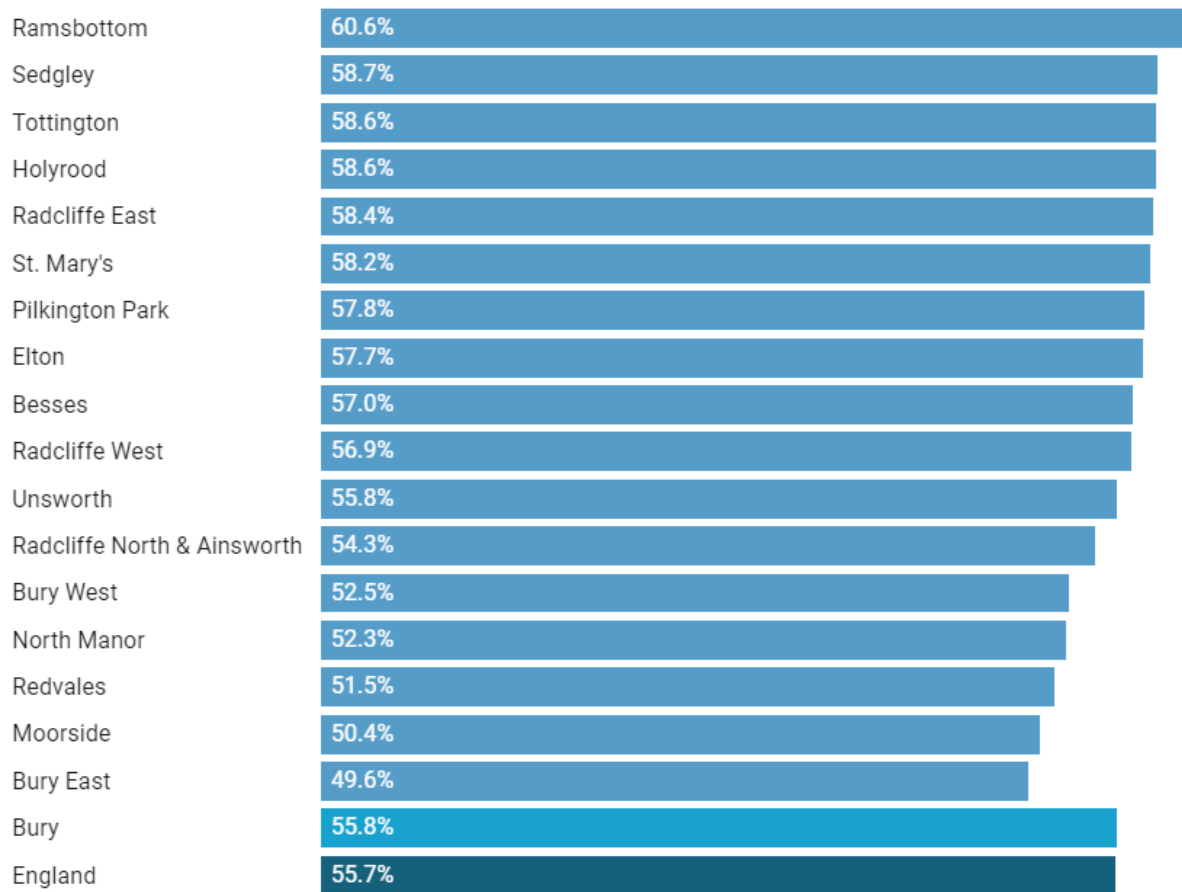

Figure 4: Percentage of people aged 16 and over who are economically active and in work (excluding full-time students), Bury's electoral wards, Bury and England, 2021.

[Get the data](#) • Created with [Datawrapper](#)