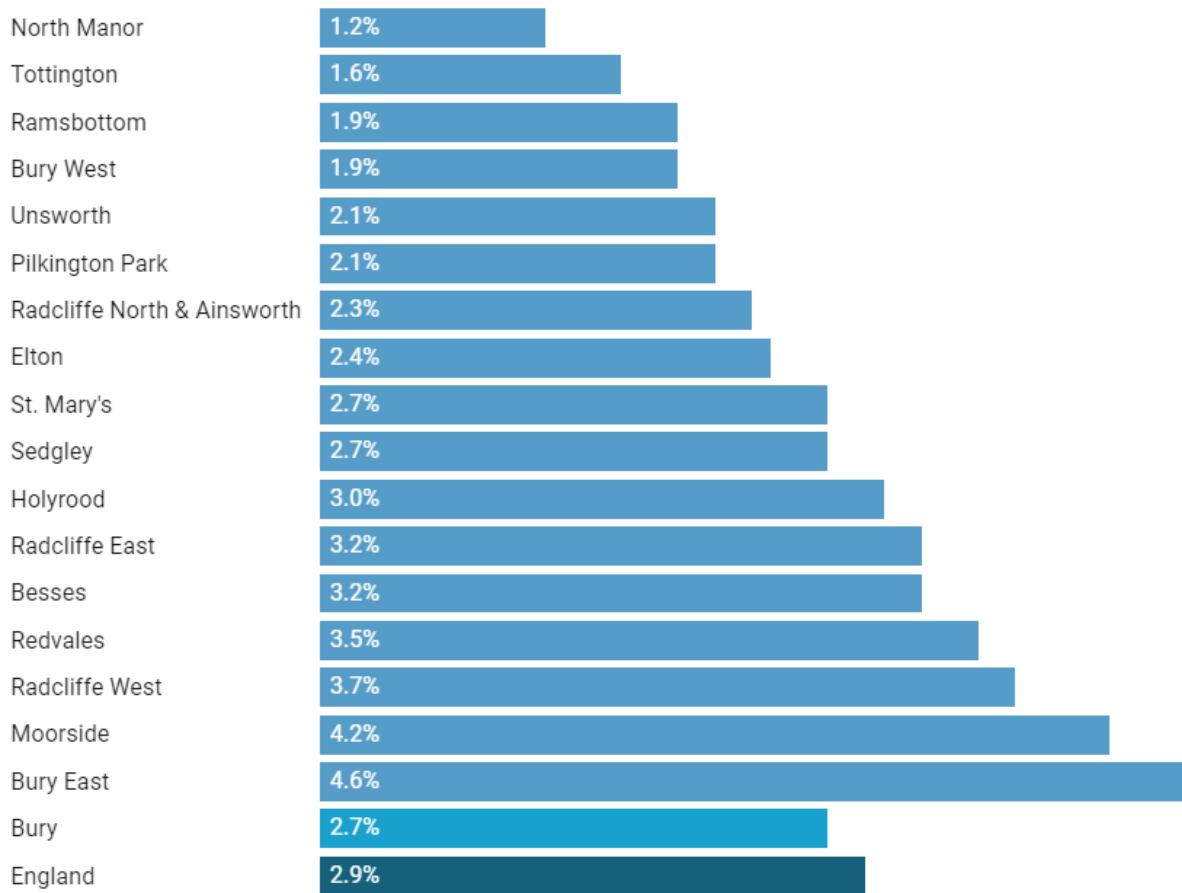

Figure 5: Percentage of people aged 16 and over who are economically active and unemployed (excluding full-time students), Bury's electoral wards, Bury and England, 2021.

[Get the data](#) • Created with [Datawrapper](#)