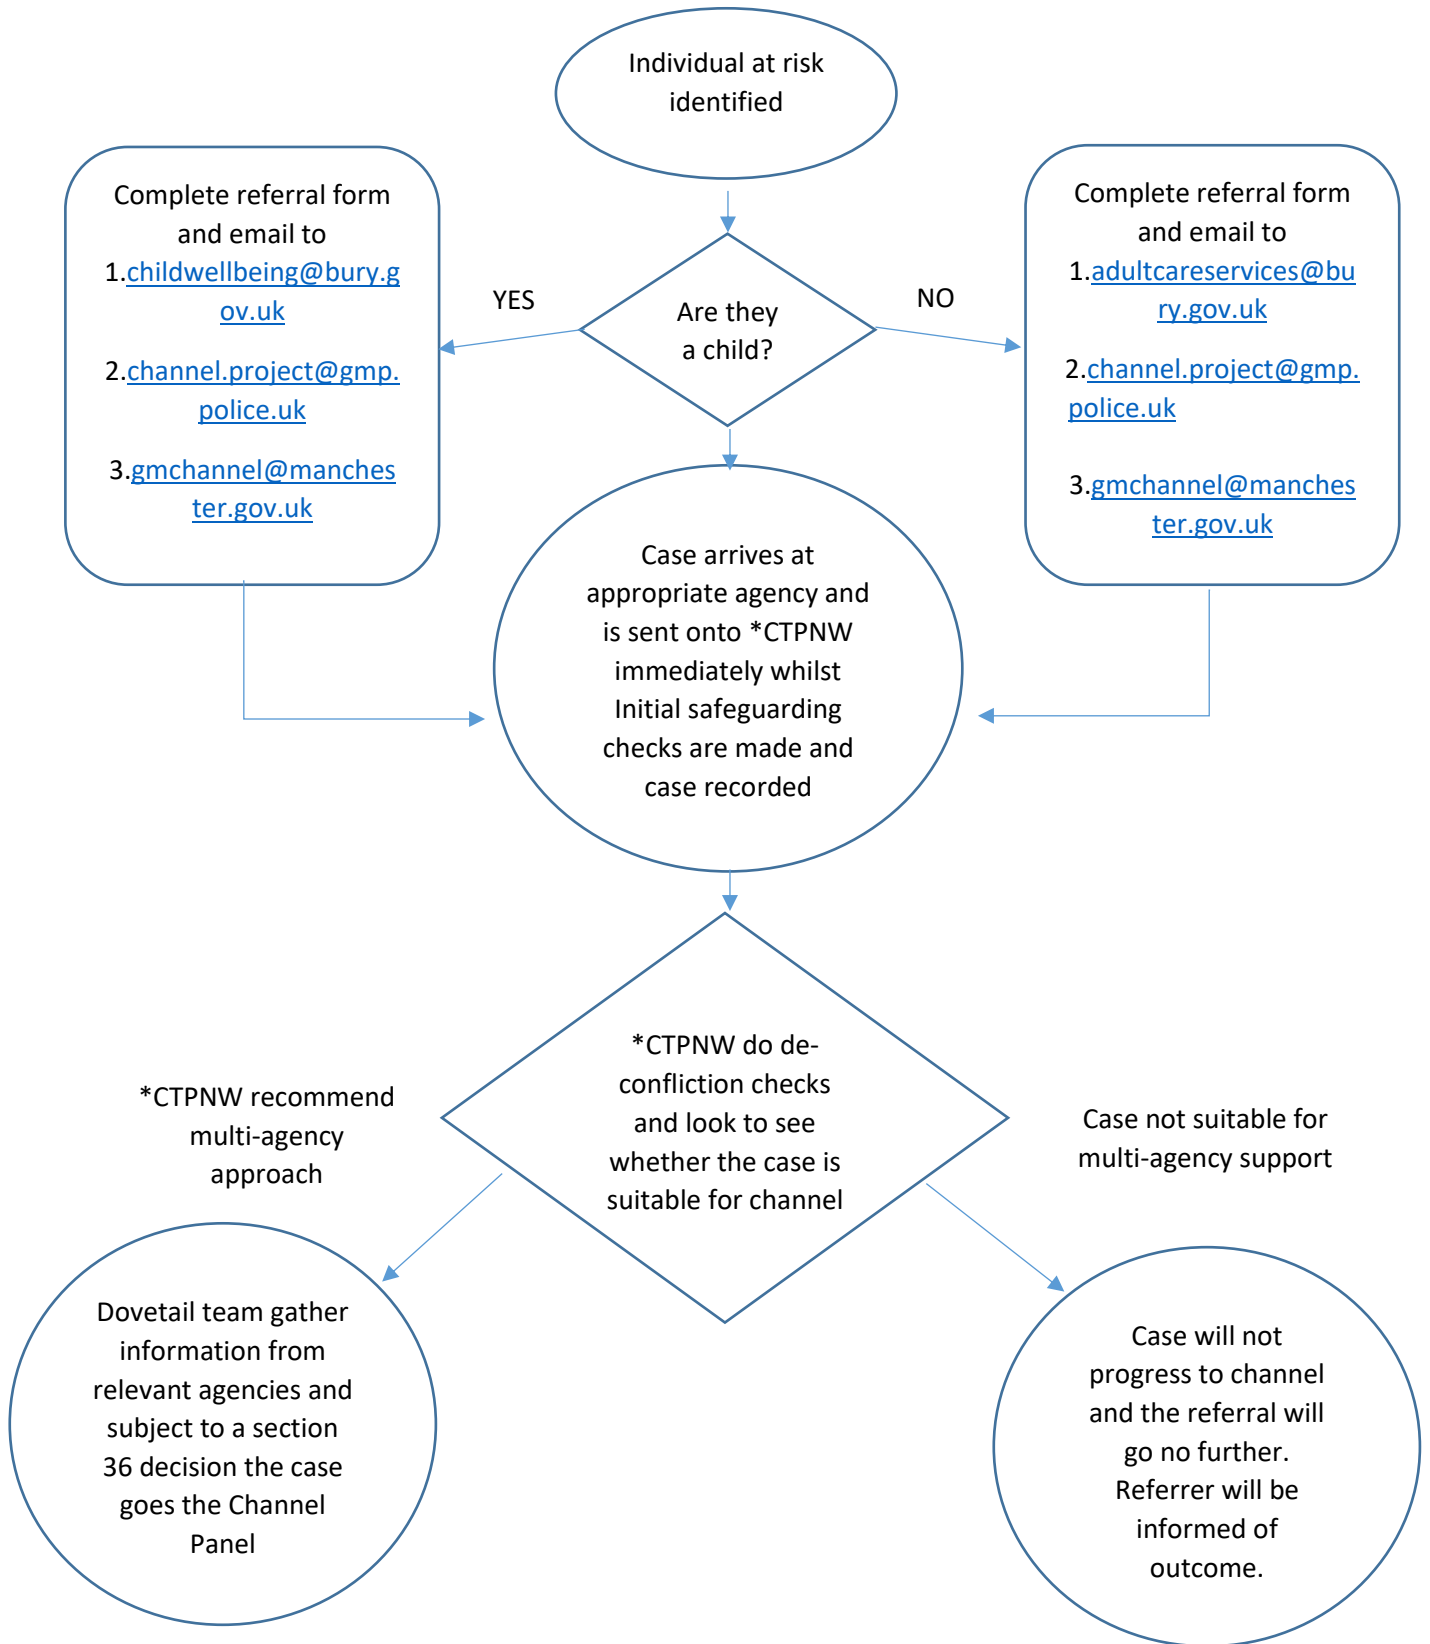

Prevent Strategy – Channel Pathway

Channel Panel is a multi-agency process which provides support to those who are vulnerable to being drawn into extremism.

Imminent risk or harm should be reported to 999